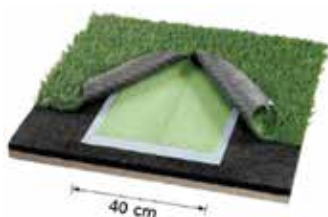

Self-adhesive jointing strips

Self-adhesive jointing strip designed to seam synthetic turf in residential areas, recreational and professional sports fields. BANDA OMOLOGATA is compatible with bonding systems that meet FIFA and LND requirements for football. Roll height 40 cm. Roll length 300 meters.